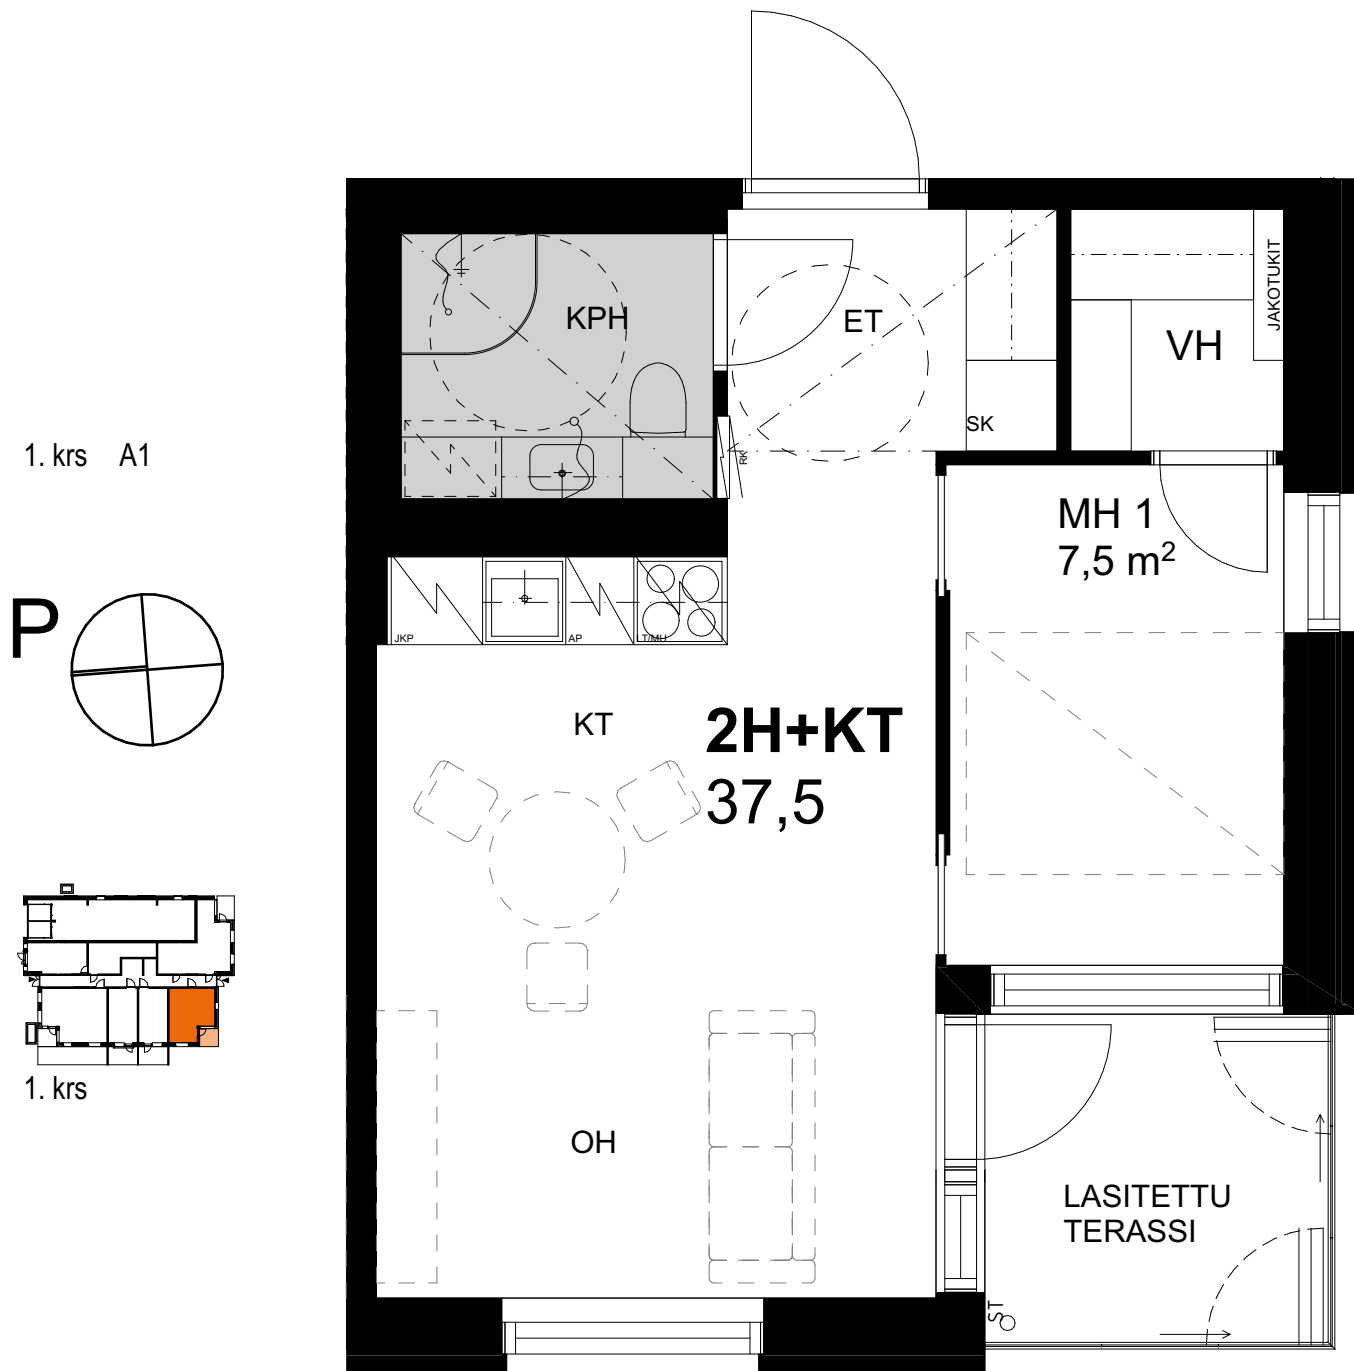

As Oy Helsingin Kaski, Talo A
Talo A
2H+KT
A1

25.3.2022

Mittakaava 1:50 5m

As Oy Helsingin Kaski, Talo A
 Talo A
 2H+KT
 A5, A12, A19, A26, A33, A40, A47

- 2. krs A5
- 3. krs A12
- 4. krs A19
- 5. krs A26
- 6. krs A33
- 7. krs A40
- 8. krs A47

2.-8. krs

25.3.2022

As Oy Helsingin Kaski, Talo A
Talo A
1H+KT
A2

1. krs A2

1. krs

25.3.2022

As Oy Helsingin Kaski, Talo A
Talo A
1H+KT
A6, A20, A34, A48

- 2. krs A6
- 4. krs A20
- 6. krs A34
- 8. krs A48

- 2. krs
- 4. krs
- 6. krs
- 8. krs

25.3.2022

Mittakaava 1:50 5m

As Oy Helsingin Kaski, Talo A
Talo A
1H+KT
A13, A27, A41

3. krs A13
5. krs A27
7. krs A41

3. krs
5. krs
7. krs

Ranskalainen parveke

25.3.2022

Mittakaava 1:50  5m

As Oy Helsingin Kaski, Talo A
Talo A
1H+KT
A3

1. krs A3

1. krs

25.3.2022

As Oy Helsingin Kaski, Talo A
Talo A
1H+KT
A7, A21, A35, A49

- 2. krs A7
- 4. krs A21
- 6. krs A35
- 8. krs A49

- 2. krs
- 4. krs
- 6. krs
- 8. krs