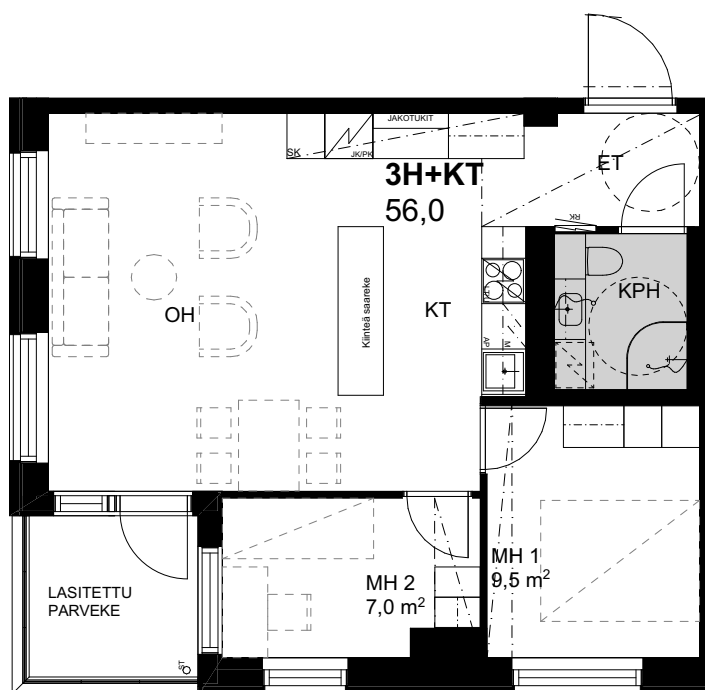

5.-7. krs

25.3.2022

Mittakaava 1:100 5m

As Oy Helsingin Kaski, Talo A
Talo A
3H+KT
A50

8. krs A50

8. krs

25.3.2022

Mittakaava 1:100 5m

As Oy Helsingin Kaski, Talo A
Talo A
4H+KT
A9

2. krs A9

2. krs

25.3.2022

Mittakaava 1:100 5m

As Oy Helsingin Kaski, Talo A

Talo A

4H+KT