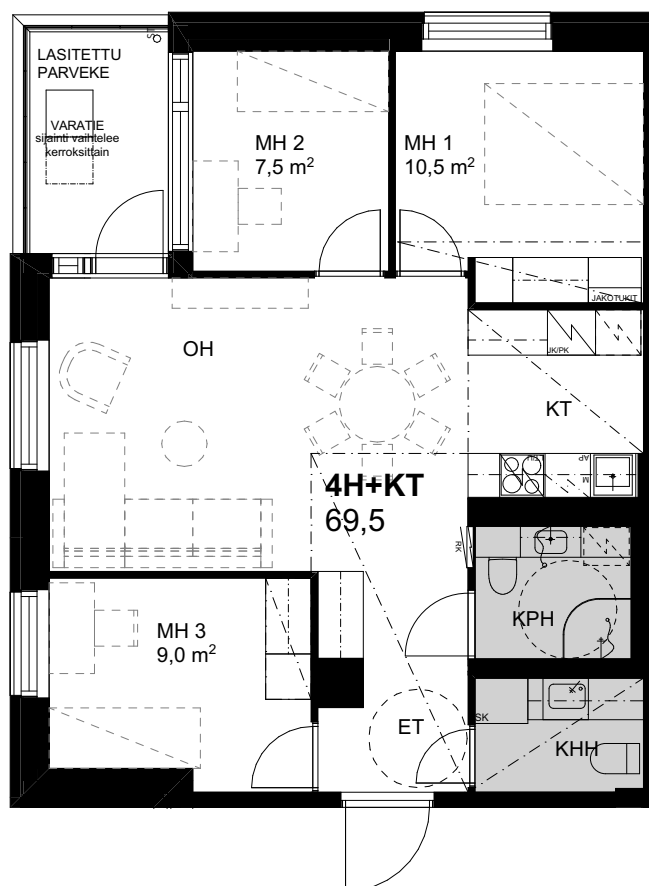

As Oy Helsingin Kaski, Talo A
Talo A
2H+KT
A1

25.3.2022

Mittakaava 1:50 5m

As Oy Helsingin Kaski, Talo A
 Talo A
 2H+KT
 A5, A12, A19, A26, A33, A40, A47

- 2. krs A5
- 3. krs A12
- 4. krs A19
- 5. krs A26
- 6. krs A33
- 7. krs A40
- 8. krs A47

As Oy Helsingin Kaski, Talo A
Talo A
4H+KT
A9

2. krs A9

2. krs

25.3.2022

Mittakaava 1:100 5m

As Oy Helsingin Kaski, Talo A

Talo A

4H+KT

A16, A23, A30, A37, A44, A51

- 3. krs A16
- 4. krs A23
- 5. krs A30
- 6. krs A37
- 7. krs A44
- 8. krs A51

3.-8. krs

25.3.2022

Mittakaava 1:100 5m

As Oy Helsingin Kaski, Talo A
Talo A
3H+KT
A10

2. krs A10

2. krs