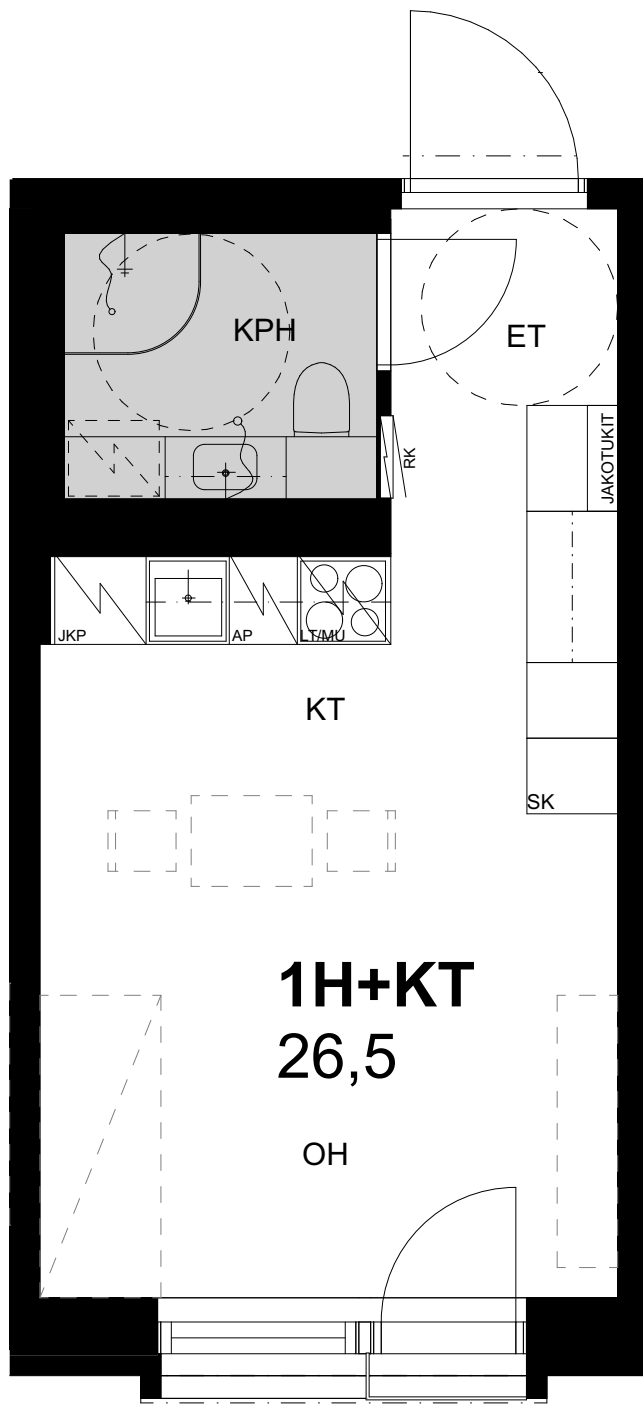

As Oy Helsingin Kaski, Talo A
Talo A
2H+KT
A1

25.3.2022

Mittakaava 1:50 5m

As Oy Helsingin Kaski, Talo A
 Talo A
 2H+KT
 A5, A12, A19, A26, A33, A40, A47

- 2. krs A5
- 3. krs A12
- 4. krs A19
- 5. krs A26
- 6. krs A33
- 7. krs A40
- 8. krs A47

Mittakaava 1:50  5m

As Oy Helsingin Kaski, Talo A
Talo A
1H+KT
A3

1. krs A3

1. krs

25.3.2022

As Oy Helsingin Kaski, Talo A
Talo A
1H+KT
A7, A21, A35, A49

- 2. krs A7
- 4. krs A21
- 6. krs A35
- 8. krs A49

- 2. krs
- 4. krs
- 6. krs
- 8. krs

Ranskalainen parveke

25.3.2022

Mittakaava 1:50 5m

As Oy Helsingin Kaski, Talo A
Talo A
1H+KT
A14, A28, A42

3. krs A14
5. krs A28
7. krs A42

3. krs
5. krs
7. krs

Ranskalainen parveke

25.3.2022

Mittakaava 1:50 5m

As Oy Helsingin Kaski, Talo A

Talo A

3H+KT

A4

1. krs A3

1. krs

25.3.2022