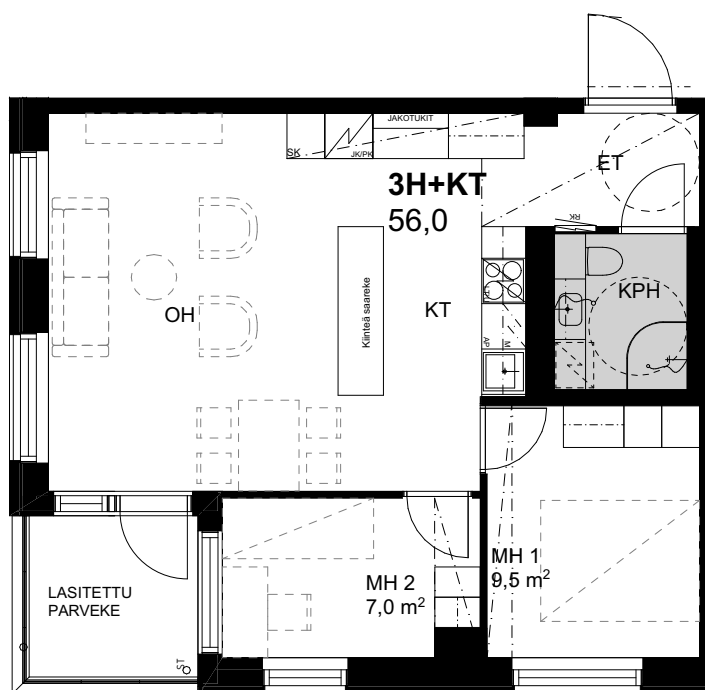

As Oy Helsingin Kaski, Talo A
Talo A
3H+KT
A8, A15, A22

2. krs A8
3. krs A15
4. krs A22

2.-4. krs

25.3.2022

Mittakaava 1:100 5m