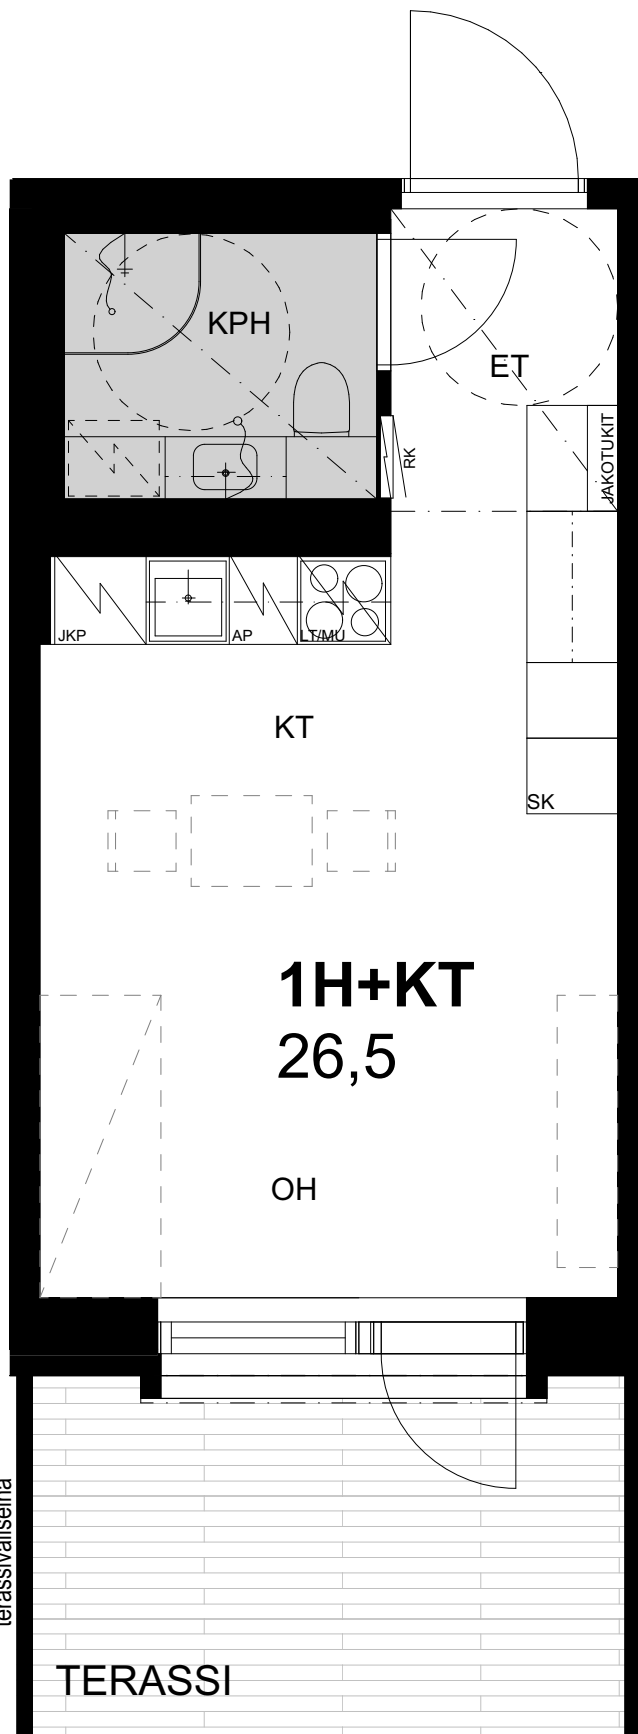

As Oy Helsingin Kaski, Talo A
Talo A
2H+KT
A1

25.3.2022

Mittakaava 1:50 5m

As Oy Helsingin Kaski, Talo A
 Talo A
 2H+KT
 A5, A12, A19, A26, A33, A40, A47

- 2. krs A5
- 3. krs A12
- 4. krs A19
- 5. krs A26
- 6. krs A33
- 7. krs A40
- 8. krs A47

2.-8. krs

25.3.2022

As Oy Helsingin Kaski, Talo A
Talo A
1H+KT
A2

1. krs A2

1. krs

25.3.2022

As Oy Helsingin Kaski, Talo A
Talo A
1H+KT
A6, A20, A34, A48

- 2. krs A6
- 4. krs A20
- 6. krs A34
- 8. krs A48

- 2. krs
- 4. krs
- 6. krs
- 8. krs

25.3.2022

Mittakaava 1:50 5m

As Oy Helsingin Kaski, Talo A
Talo A
1H+KT
A13, A27, A41

3. krs A13
5. krs A27
7. krs A41

3. krs
5. krs
7. krs

Ranskalainen parveke

25.3.2022

Mittakaava 1:50  5m

As Oy Helsingin Kaski, Talo A
Talo A
1H+KT
A3

1. krs A3

1. krs

25.3.2022

As Oy Helsingin Kaski, Talo A
Talo A
1H+KT
A7, A21, A35, A49

- 2. krs A7
- 4. krs A21
- 6. krs A35
- 8. krs A49

- 2. krs
- 4. krs
- 6. krs
- 8. krs