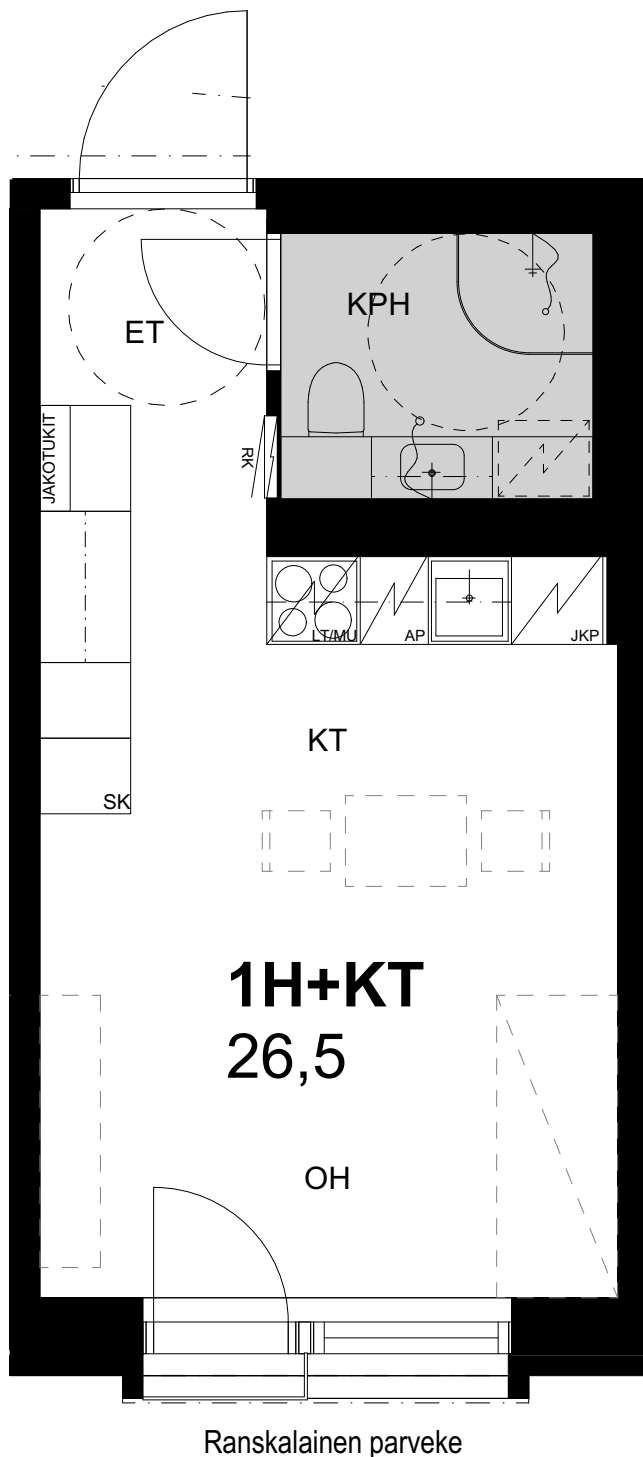

As Oy Helsingin Kaski, Talo A
Talo A
2H+KT
A1

25.3.2022

Mittakaava 1:50 5m

As Oy Helsingin Kaski, Talo A
 Talo A
 2H+KT
 A5, A12, A19, A26, A33, A40, A47

- 2. krs A5
- 3. krs A12
- 4. krs A19
- 5. krs A26
- 6. krs A33
- 7. krs A40
- 8. krs A47

2.-8. krs

25.3.2022

As Oy Helsingin Kaski, Talo A
Talo A
1H+KT
A2

1. krs A2

1. krs

25.3.2022

As Oy Helsingin Kaski, Talo A
Talo A
1H+KT
A6, A20, A34, A48

- 2. krs A6
- 4. krs A20
- 6. krs A34
- 8. krs A48

- 2. krs
- 4. krs
- 6. krs
- 8. krs

25.3.2022

Mittakaava 1:50 5m

As Oy Helsingin Kaski, Talo A
Talo A
1H+KT
A13, A27, A41

3. krs A13
5. krs A27
7. krs A41

3. krs
5. krs
7. krs

Ranskalainen parveke

25.3.2022

Mittakaava 1:50  5m

As Oy Helsingin Kaski, Talo A
Talo A
1H+KT
A3

1. krs A3

1. krs

25.3.2022

As Oy Helsingin Kaski, Talo A
Talo A
1H+KT
A7, A21, A35, A49

- 2. krs A7
- 4. krs A21
- 6. krs A35
- 8. krs A49

- 2. krs
- 4. krs
- 6. krs
- 8. krs