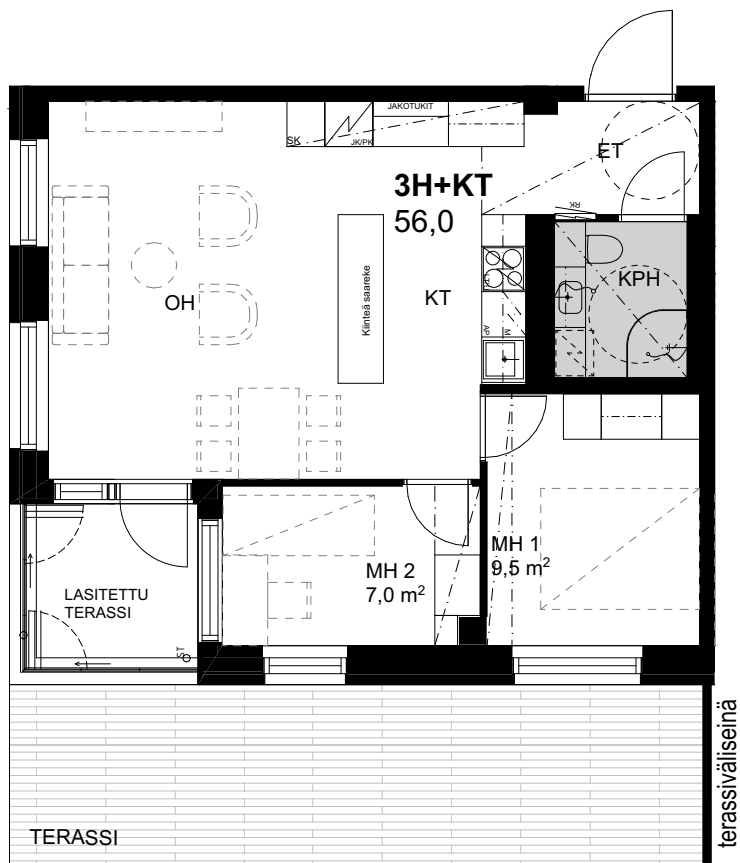

As Oy Helsingin Kaski, Talo A
Talo A
2H+KT
A1

25.3.2022

Mittakaava 1:50 5m

As Oy Helsingin Kaski, Talo A
 Talo A
 2H+KT
 A5, A12, A19, A26, A33, A40, A47

- 2. krs A5
- 3. krs A12
- 4. krs A19
- 5. krs A26
- 6. krs A33
- 7. krs A40
- 8. krs A47

Ranskalainen parveke

25.3.2022

Mittakaava 1:50 5m

As Oy Helsingin Kaski, Talo A
Talo A
1H+KT
A14, A28, A42

3. krs A14
5. krs A28
7. krs A42

3. krs
5. krs
7. krs

Ranskalainen parveke

25.3.2022

Mittakaava 1:50 5m

As Oy Helsingin Kaski, Talo A

Talo A

3H+KT

A4

1. krs A3

1. krs

25.3.2022

Mittakaava 1:100 5m

As Oy Helsingin Kaski, Talo A
Talo A
3H+KT
A8, A15, A22

2. krs A8
3. krs A15
4. krs A22

2.-4. krs

25.3.2022

Mittakaava 1:100 5m

As Oy Helsingin Kaski, Talo A
Talo A
3H+KT
A29, A36, A43

5. krs A29
6. krs A36
7. krs A43