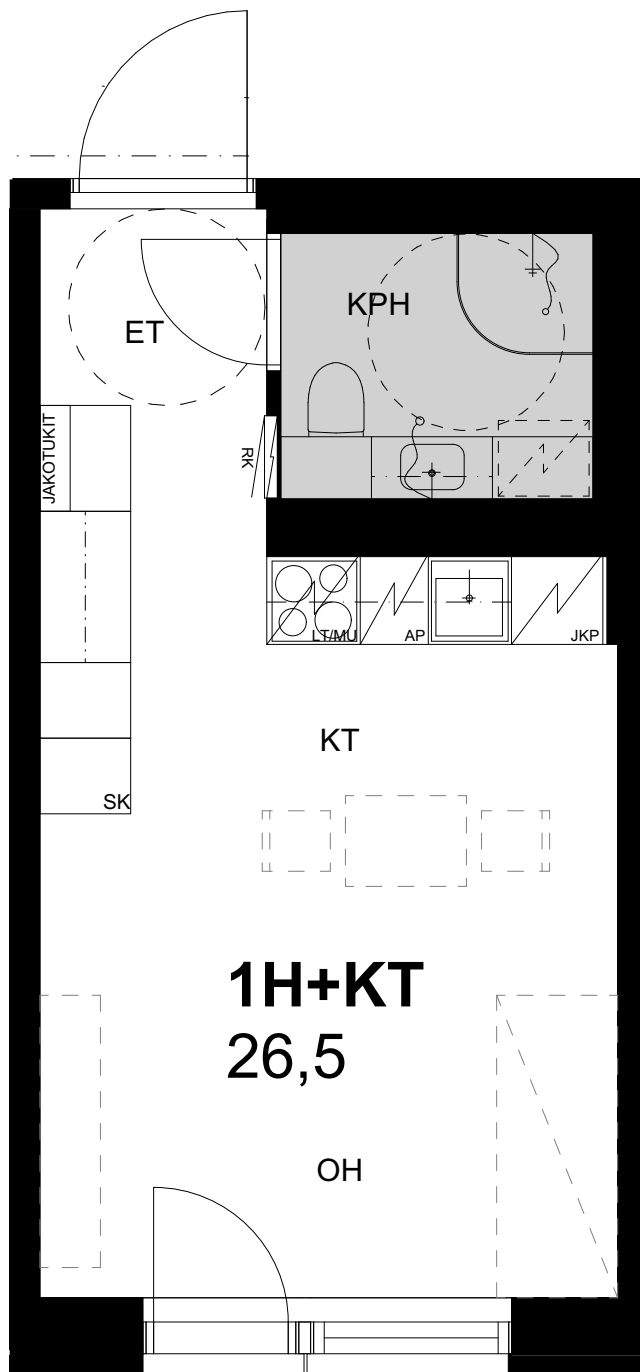

As Oy Helsingin Kaski, Talo A
Talo A
2H+KT
A1

25.3.2022

Mittakaava 1:50 5m

As Oy Helsingin Kaski, Talo A
 Talo A
 2H+KT
 A5, A12, A19, A26, A33, A40, A47

- 2. krs A5
- 3. krs A12
- 4. krs A19
- 5. krs A26
- 6. krs A33
- 7. krs A40
- 8. krs A47

2.-8. krs

25.3.2022

As Oy Helsingin Kaski, Talo A
Talo A
1H+KT
A2

1. krs A2

1. krs

25.3.2022

As Oy Helsingin Kaski, Talo A
Talo A
1H+KT
A6, A20, A34, A48

- 2. krs A6
- 4. krs A20
- 6. krs A34
- 8. krs A48

- 2. krs
- 4. krs
- 6. krs
- 8. krs

25.3.2022

Mittakaava 1:50 5m

As Oy Helsingin Kaski, Talo A
Talo A
1H+KT
A13, A27, A41

3. krs A13
5. krs A27
7. krs A41

3. krs
5. krs
7. krs

Ranskalainen parveke

25.3.2022

Mittakaava 1:50  5m

As Oy Helsingin Kaski, Talo A
Talo A
1H+KT
A3

1. krs A3

1. krs

25.3.2022

As Oy Helsingin Kaski, Talo A
Talo A
1H+KT
A7, A21, A35, A49

- 2. krs A7
- 4. krs A21
- 6. krs A35
- 8. krs A49

- 2. krs
- 4. krs
- 6. krs
- 8. krs