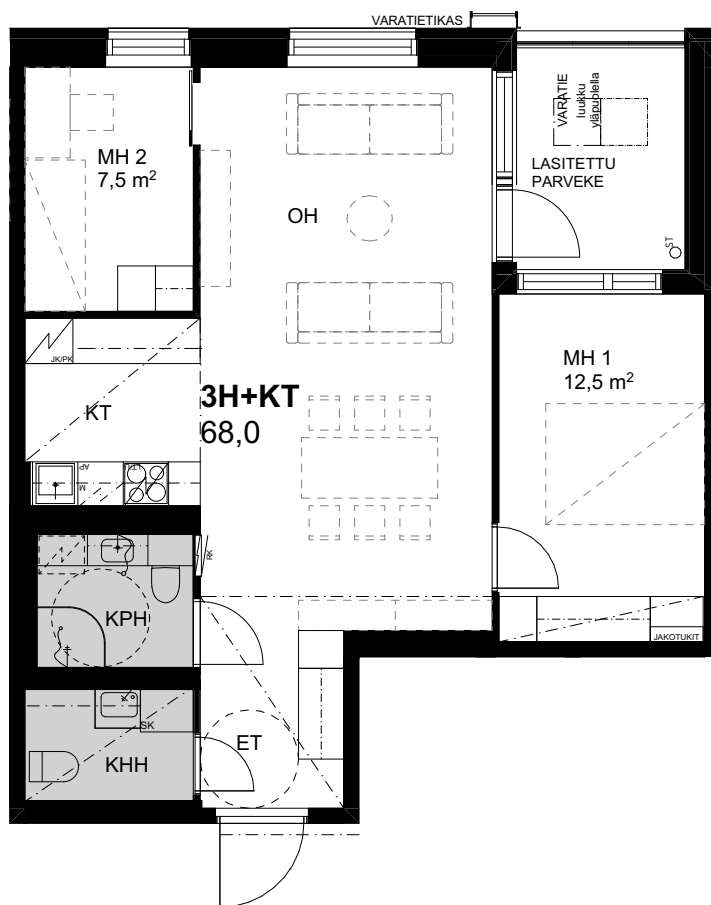

As Oy Helsingin Kaski, Talo A
Talo A
2H+KT
A1

25.3.2022

Mittakaava 1:50 5m

As Oy Helsingin Kaski, Talo A
 Talo A
 2H+KT
 A5, A12, A19, A26, A33, A40, A47

- 2. krs A5
- 3. krs A12
- 4. krs A19
- 5. krs A26
- 6. krs A33
- 7. krs A40
- 8. krs A47

As Oy Helsingin Kaski, Talo A
Talo A
4H+KT
A9

2. krs A9

2. krs

25.3.2022

Mittakaava 1:100 5m

As Oy Helsingin Kaski, Talo A

Talo A

4H+KT

A16, A23, A30, A37, A44, A51

- 3. krs A16
- 4. krs A23
- 5. krs A30
- 6. krs A37
- 7. krs A44
- 8. krs A51

3.-8. krs

25.3.2022

Mittakaava 1:100 5m

As Oy Helsingin Kaski, Talo A
Talo A
3H+KT
A10

2. krs A10

2. krs

25.3.2022

Mittakaava 1:100 5m

As Oy Helsingin Kaski, Talo A
Talo A
3H+KT
A17, A24, A31, A38, A45, A52

- 3. krs A17
- 4. krs A24
- 5. krs A31
- 6. krs A38
- 7. krs A45
- 8. krs A52

3.-8. krs

25.3.2022

As Oy Helsingin Kaski, Talo A