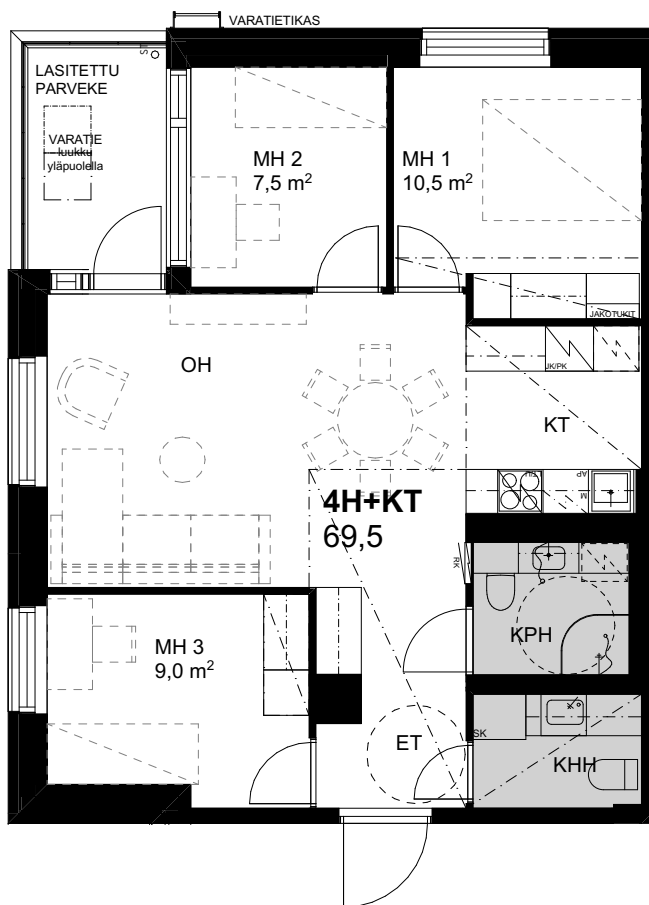

As Oy Helsingin Kaski, Talo A
Talo A
2H+KT
A1

25.3.2022

Mittakaava 1:50 5m

As Oy Helsingin Kaski, Talo A
 Talo A
 2H+KT
 A5, A12, A19, A26, A33, A40, A47

- 2. krs A5
- 3. krs A12
- 4. krs A19
- 5. krs A26
- 6. krs A33
- 7. krs A40
- 8. krs A47

Mittakaava 1:50 5m

As Oy Helsingin Kaski, Talo A

Talo A

3H+KT

A4

1. krs A3

1. krs

25.3.2022

5.-7. krs

25.3.2022

Mittakaava 1:100 5m

As Oy Helsingin Kaski, Talo A
Talo A
3H+KT
A50

8. krs A50

8. krs

25.3.2022

Mittakaava 1:100 5m

As Oy Helsingin Kaski, Talo A
Talo A
4H+KT
A9

2. krs A9

2. krs

25.3.2022

Mittakaava 1:100 5m

As Oy Helsingin Kaski, Talo A

Talo A

4H+KT