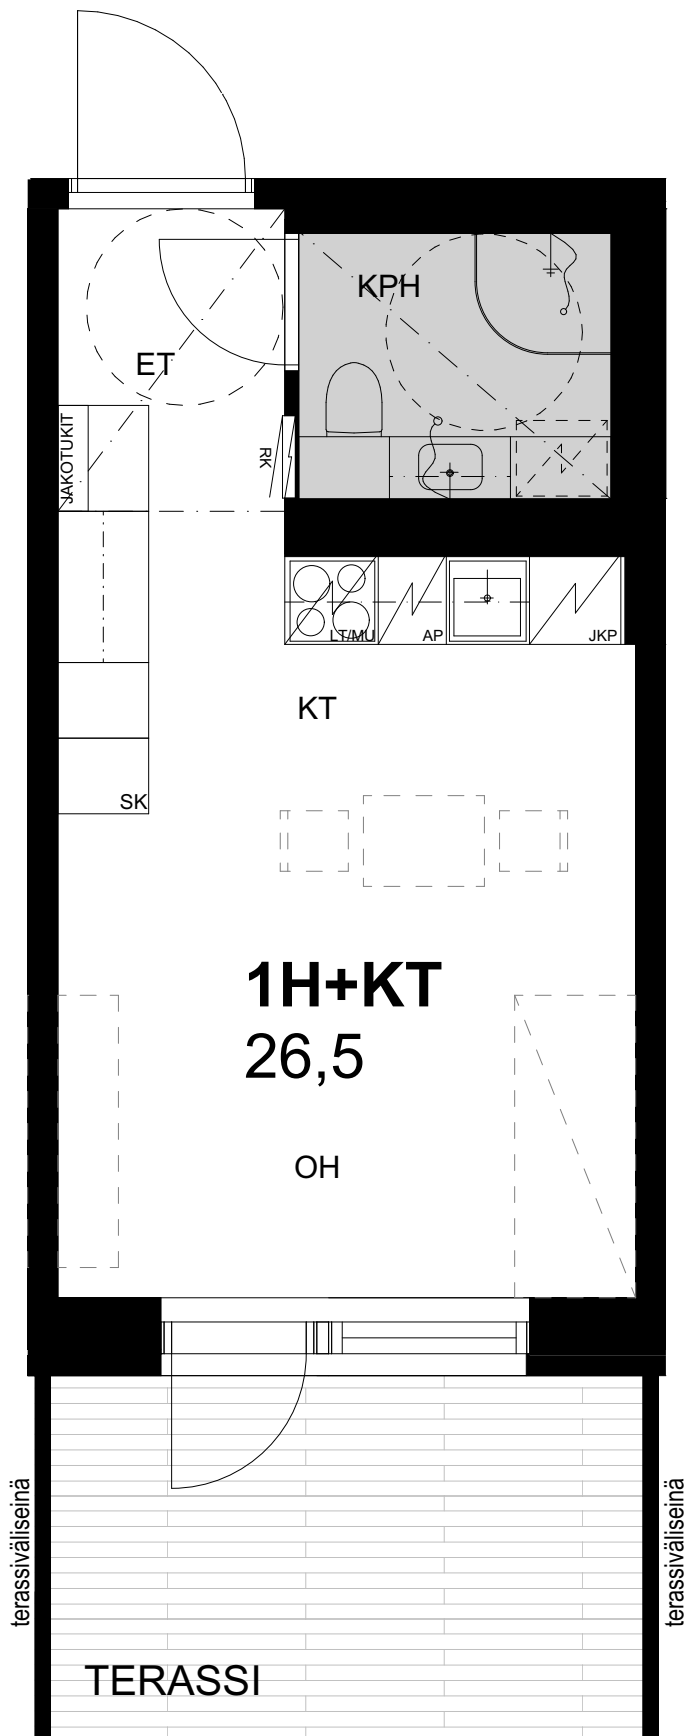

As Oy Helsingin Kaski, Talo A
Talo A
2H+KT
A1

25.3.2022

Mittakaava 1:50 5m

As Oy Helsingin Kaski, Talo A
 Talo A
 2H+KT
 A5, A12, A19, A26, A33, A40, A47

- 2. krs A5
- 3. krs A12
- 4. krs A19
- 5. krs A26
- 6. krs A33
- 7. krs A40
- 8. krs A47

2.-8. krs

25.3.2022

As Oy Helsingin Kaski, Talo A
Talo A
1H+KT
A2

1. krs A2

1. krs

25.3.2022

As Oy Helsingin Kaski, Talo A
Talo A
1H+KT
A6, A20, A34, A48

- 2. krs A6
- 4. krs A20
- 6. krs A34
- 8. krs A48

- 2. krs
- 4. krs
- 6. krs
- 8. krs

25.3.2022

Mittakaava 1:50 5m

As Oy Helsingin Kaski, Talo A
Talo A
1H+KT
A13, A27, A41

3. krs A13
5. krs A27
7. krs A41

3. krs
5. krs
7. krs

Ranskalainen parveke

25.3.2022

Mittakaava 1:50  5m

As Oy Helsingin Kaski, Talo A
Talo A
1H+KT
A3

1. krs A3

1. krs

25.3.2022

As Oy Helsingin Kaski, Talo A
Talo A
1H+KT
A7, A21, A35, A49

- 2. krs A7
- 4. krs A21
- 6. krs A35
- 8. krs A49

- 2. krs
- 4. krs
- 6. krs
- 8. krs