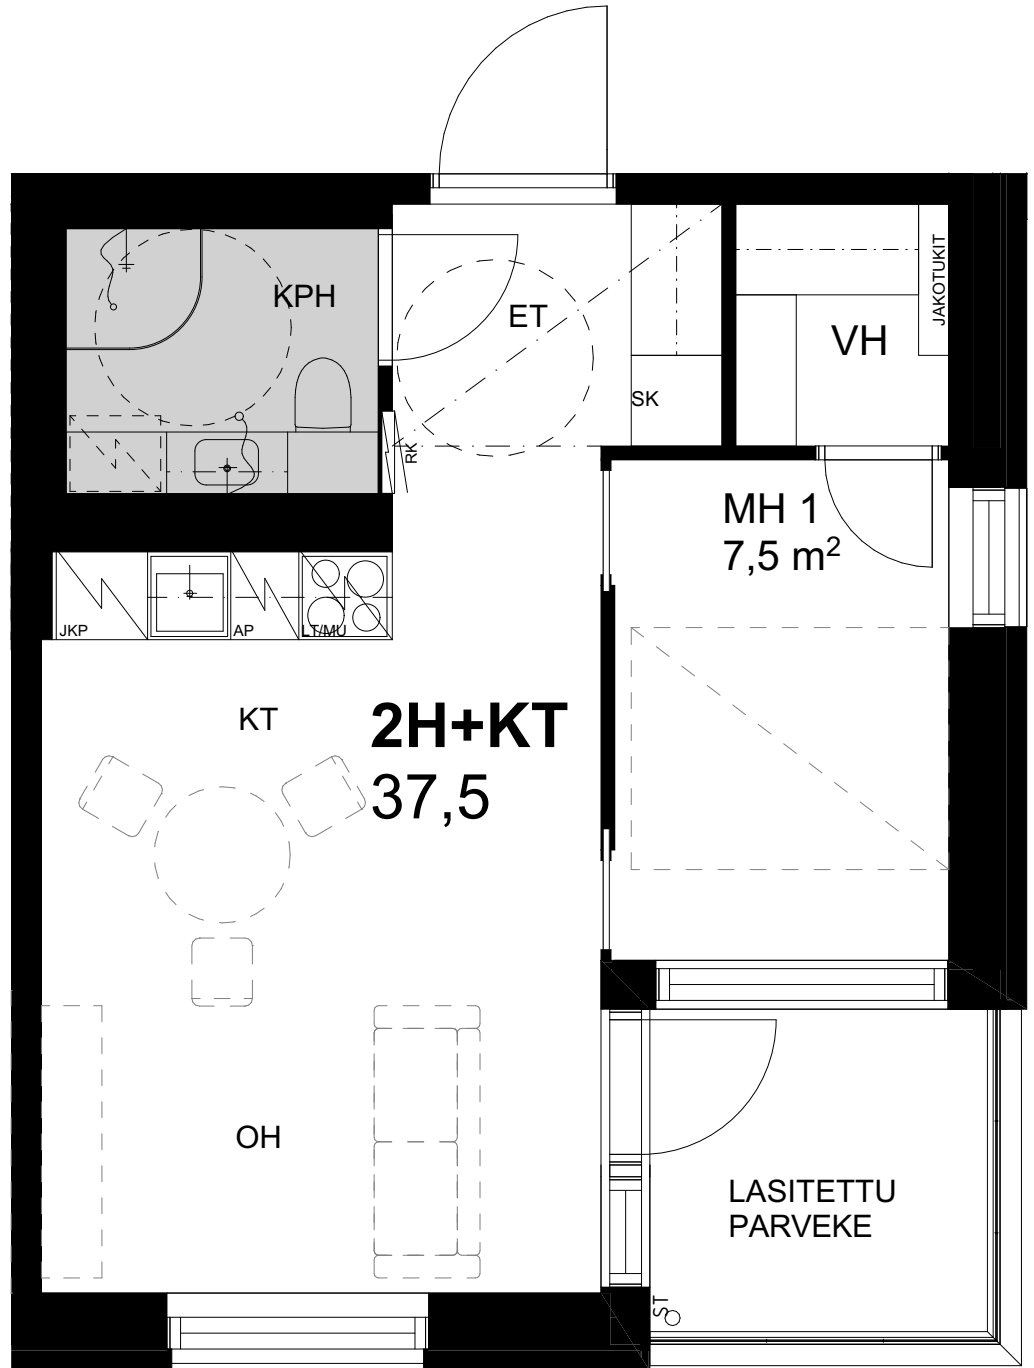

As Oy Helsingin Kaski, Talo A
Talo A
2H+KT
A1

25.3.2022

Mittakaava 1:50 5m

As Oy Helsingin Kaski, Talo A
 Talo A
 2H+KT
 A5, A12, A19, A26, A33, A40, A47

- 2. krs A5
- 3. krs A12
- 4. krs A19
- 5. krs A26
- 6. krs A33
- 7. krs A40
- 8. krs A47

2.-8. krs

25.3.2022

As Oy Helsingin Kaski, Talo A
Talo A
1H+KT
A2

1. krs A2

1. krs

25.3.2022

As Oy Helsingin Kaski, Talo A
Talo A
1H+KT
A6, A20, A34, A48

- 2. krs A6
- 4. krs A20
- 6. krs A34
- 8. krs A48

- 2. krs
- 4. krs
- 6. krs
- 8. krs

25.3.2022

Mittakaava 1:50 5m

As Oy Helsingin Kaski, Talo A
Talo A
1H+KT
A13, A27, A41

3. krs A13
5. krs A27
7. krs A41

3. krs
5. krs
7. krs

Ranskalainen parveke

25.3.2022

Mittakaava 1:50  5m

As Oy Helsingin Kaski, Talo A
Talo A
1H+KT
A3

1. krs A3

1. krs

25.3.2022

As Oy Helsingin Kaski, Talo A
Talo A
1H+KT
A7, A21, A35, A49

- 2. krs A7
- 4. krs A21
- 6. krs A35
- 8. krs A49

- 2. krs
- 4. krs
- 6. krs
- 8. krs