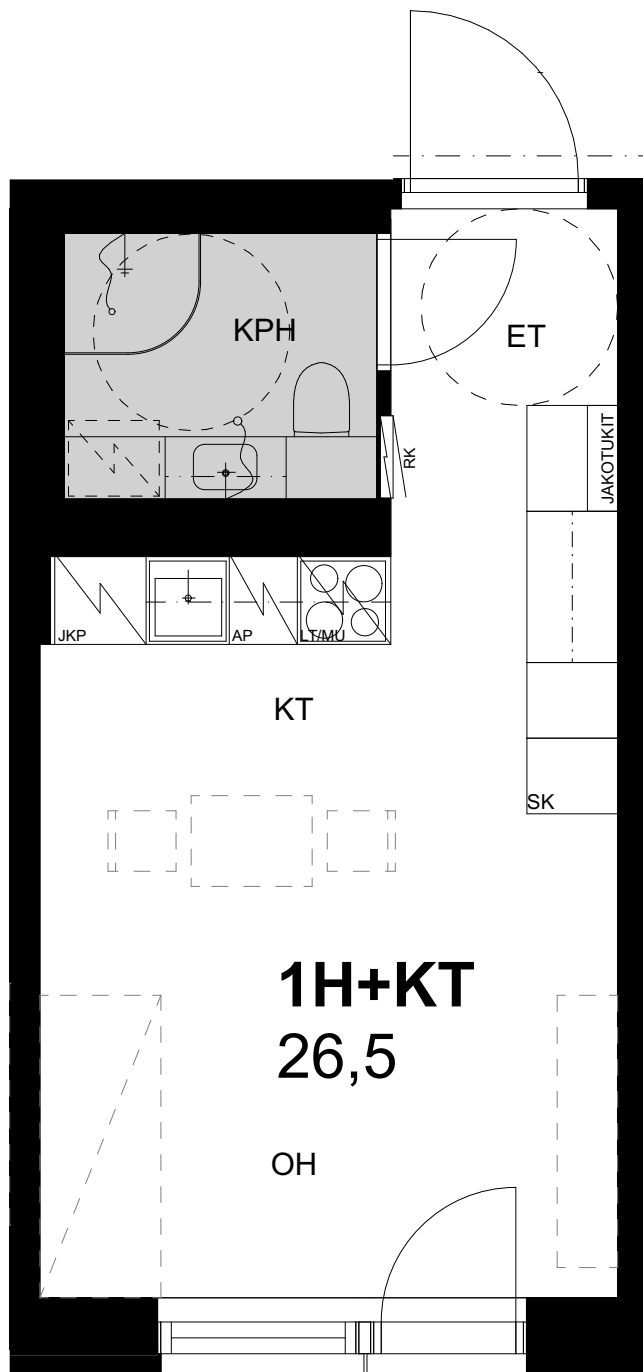

As Oy Helsingin Kaski, Talo A
Talo A
2H+KT
A1

25.3.2022

Mittakaava 1:50 5m

As Oy Helsingin Kaski, Talo A
 Talo A
 2H+KT
 A5, A12, A19, A26, A33, A40, A47

- 2. krs A5
- 3. krs A12
- 4. krs A19
- 5. krs A26
- 6. krs A33
- 7. krs A40
- 8. krs A47

Mittakaava 1:50  5m

As Oy Helsingin Kaski, Talo A
Talo A
1H+KT
A3

1. krs A3

1. krs

25.3.2022

As Oy Helsingin Kaski, Talo A
Talo A
1H+KT
A7, A21, A35, A49

- 2. krs A7
- 4. krs A21
- 6. krs A35
- 8. krs A49

- 2. krs
- 4. krs
- 6. krs
- 8. krs

Ranskalainen parveke

25.3.2022

Mittakaava 1:50 5m

As Oy Helsingin Kaski, Talo A
Talo A
1H+KT
A14, A28, A42

3. krs A14
5. krs A28
7. krs A42

3. krs
5. krs
7. krs

Ranskalainen parveke

25.3.2022

Mittakaava 1:50 5m

As Oy Helsingin Kaski, Talo A

Talo A

3H+KT

A4

1. krs A3

1. krs

25.3.2022